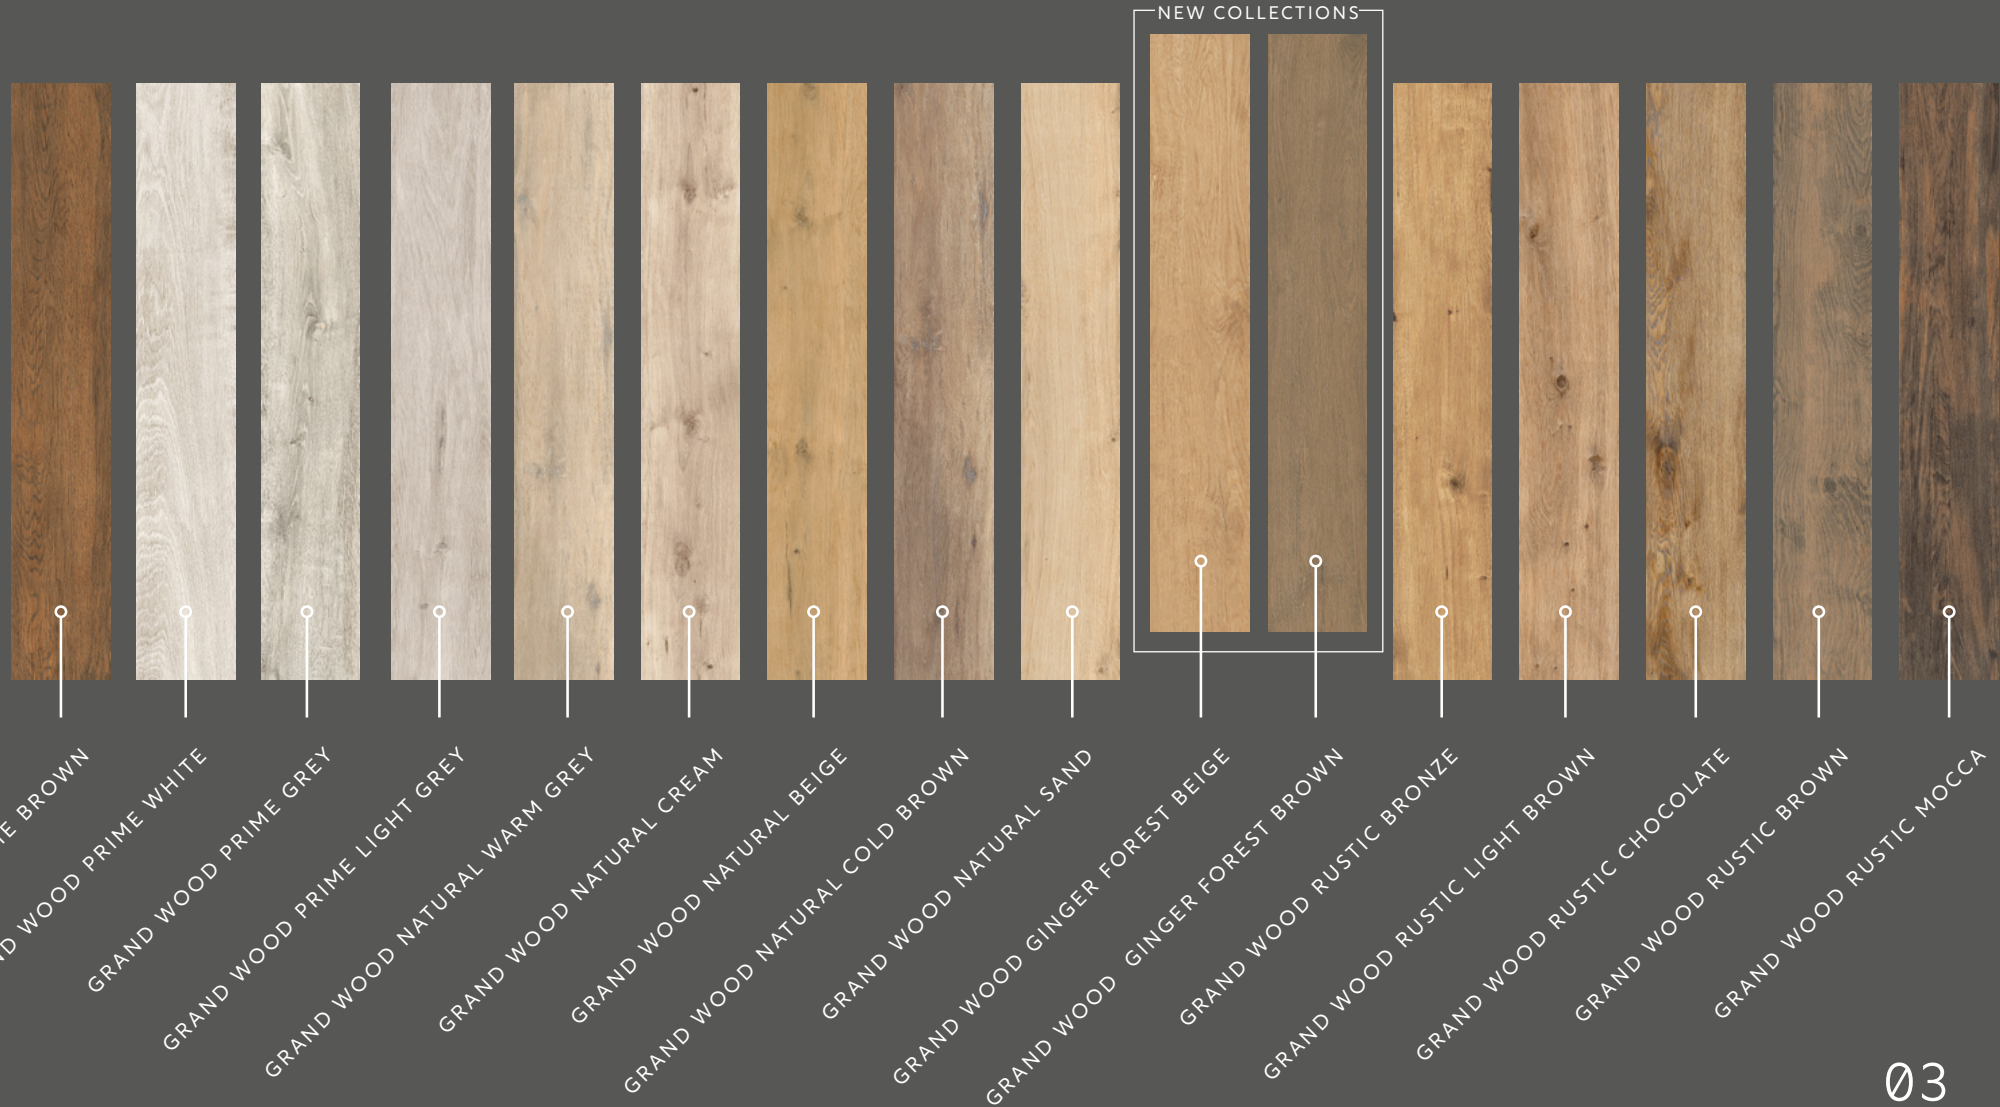

TIMELESS BEAUTY

WOOD